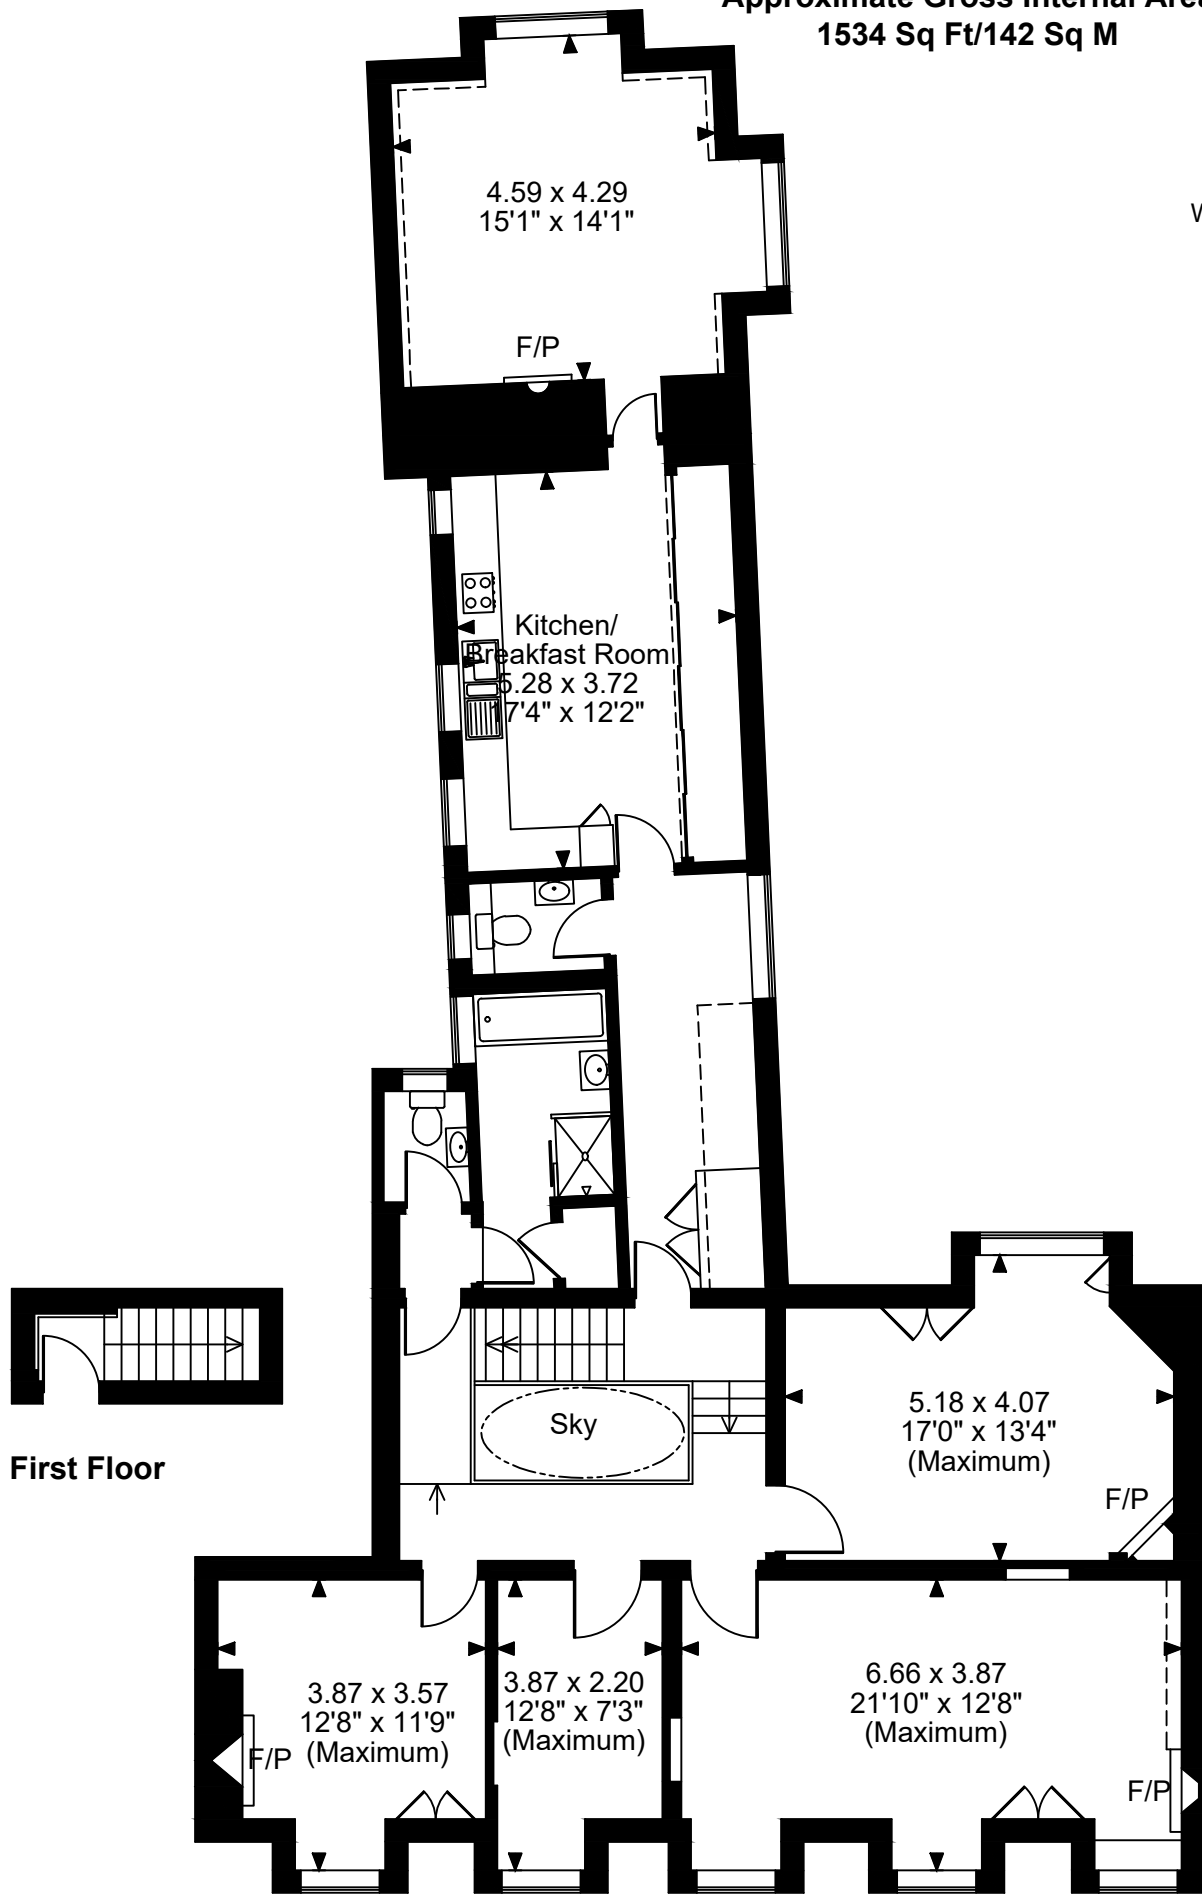

12 Fore Street, 3 Goodrich House, Old Hatfield
 Approximate Gross Internal Area
 1534 Sq Ft/142 Sq M

First Floor

Second Floor

FOR ILLUSTRATIVE PURPOSES ONLY - NOT TO SCALE

The position & size of doors, windows, appliances and other features are approximate only.

□□□□ Denotes restricted head height

© ehouse. Unauthorised reproduction prohibited. Drawing ref. dig/8688299/TML