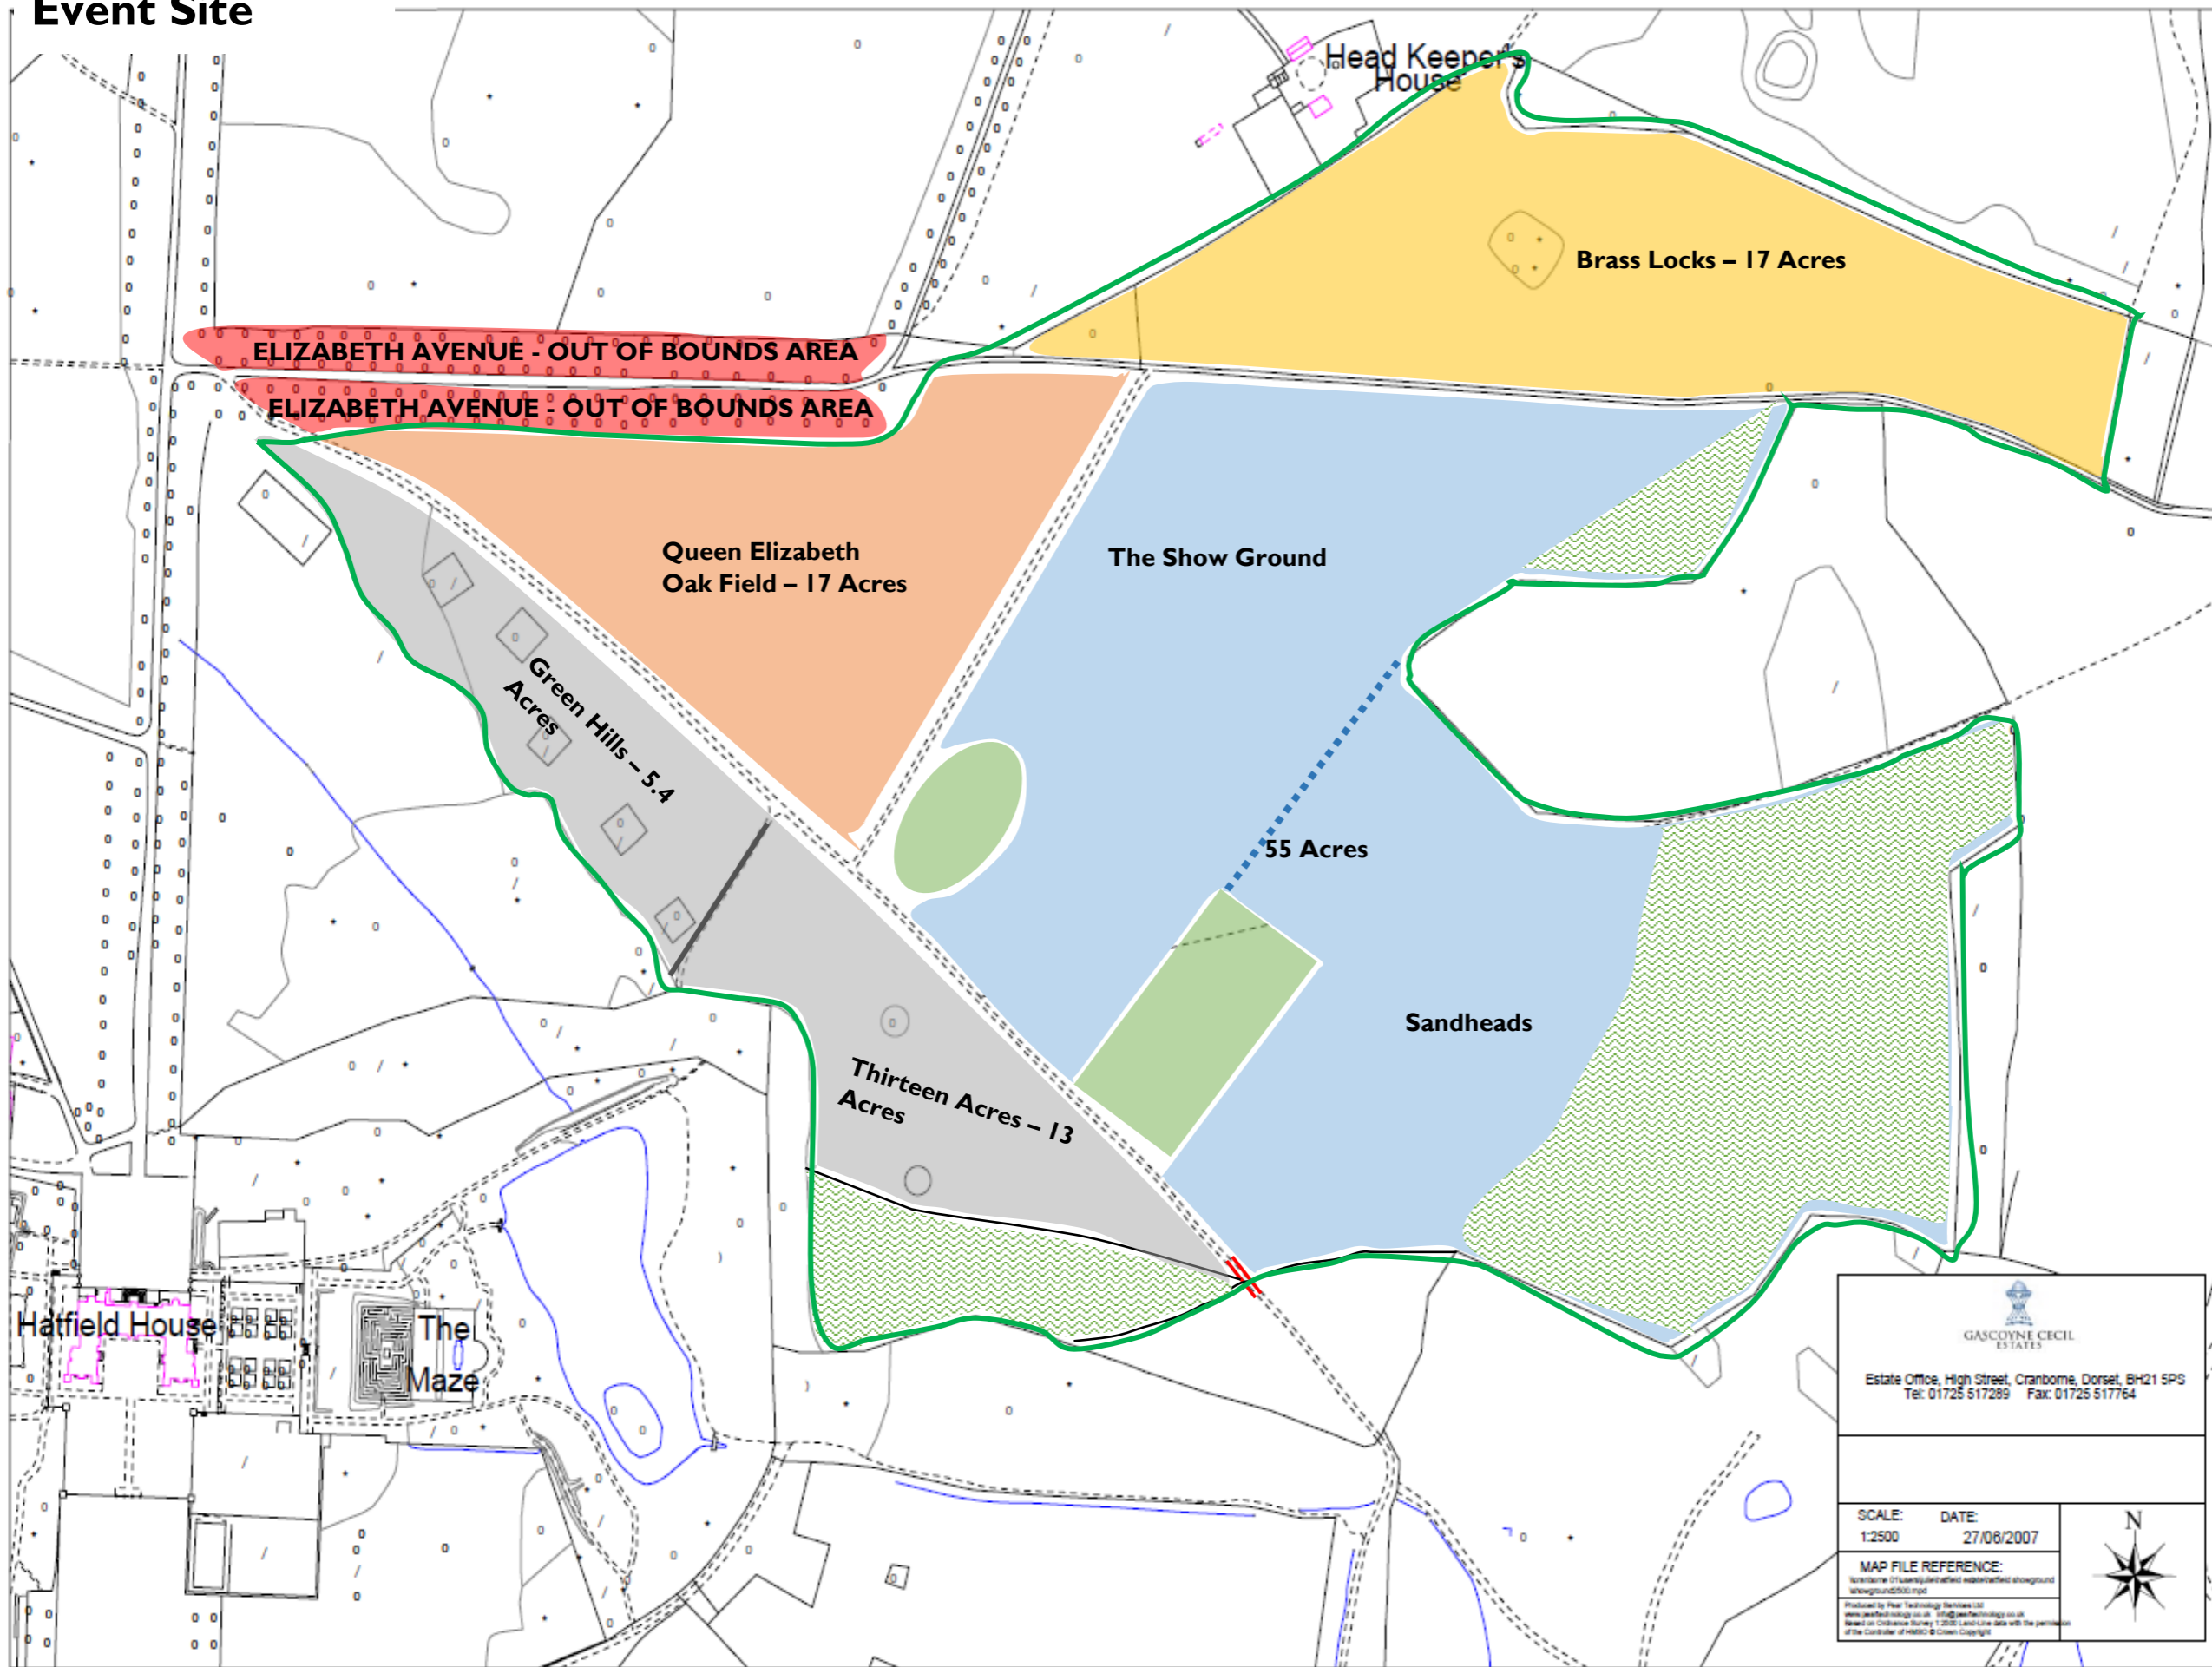

# Event Site

**Key**

- Wake Wood 
- Jubilee Wood 
- Cattle Grid 
- Often used for wild flowers/long grass please check availability 

  
**GASCOYNE CECIL  
ESTATES**  
Estate Office, High Street, Cranborne, Dorset, BH21 5PS  
Tel: 01725 517289 Fax: 01725 517764

SCALE: 1:2500	DATE: 27/06/2007
------------------	---------------------

MAP FILE REFERENCE:  
Cranborne (1725) gascoynececil estateoffice showground  
showground0301.mxd

Produced by Peat Technology Services Ltd  
www.peattechology.co.uk  
Based on Ordnance Survey 1:2500 L980 Line Data with the permission  
of the Controller of Her Majesty's Stationery Office

# Event Premises

## KEY

Outline of Main Estate Area

Outline of Out of Bounds area

Gates that are used for Events

Gates that are not used, except for emergency and authorised

Only tracks to be used by event traffic